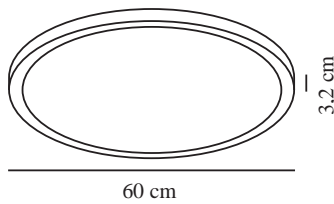

OJA SMART 60 | CEILING LIGHT | WHITE

2015146101

nordlux®